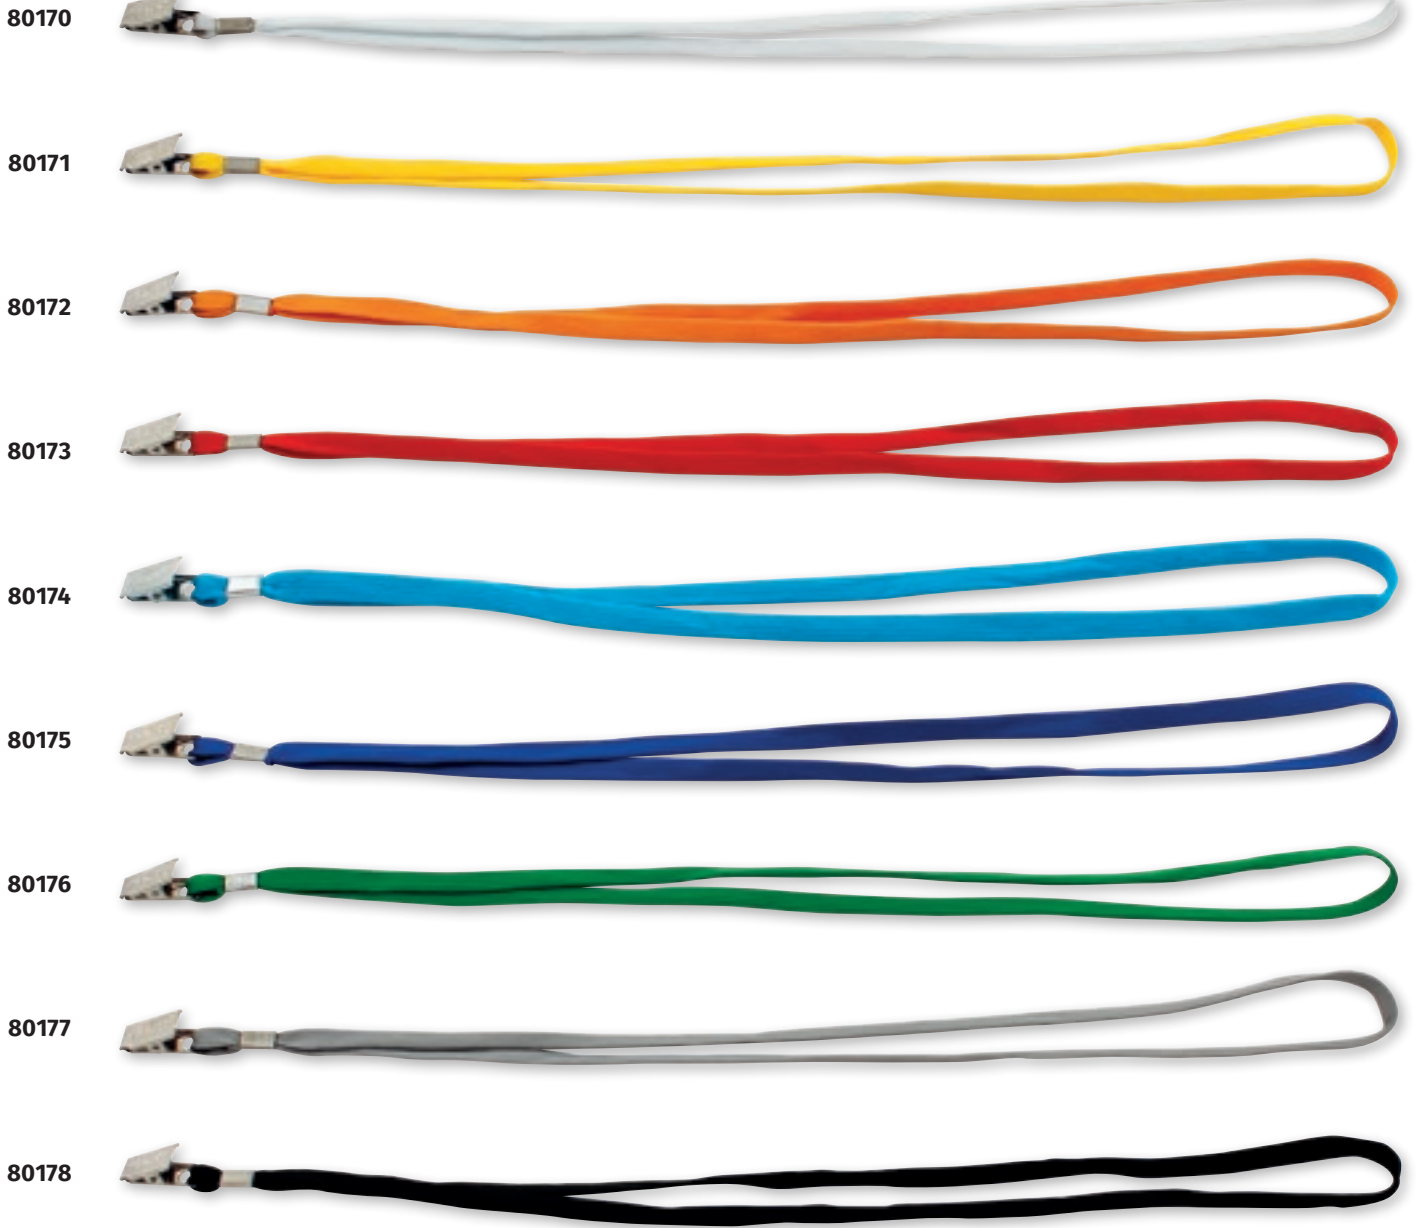

Lanyard with Clip for Badge Holders, 900 mm

50 pcs 2000 pcs KG 14.0 m³ 0.071

Code	Color	
80170	white	○
80171	yellow	●
80172	orange	●
80173	red	●
80174	blue	●
80175	dark blue	●
80176	green	●
80177	grey	●
80178	black	●