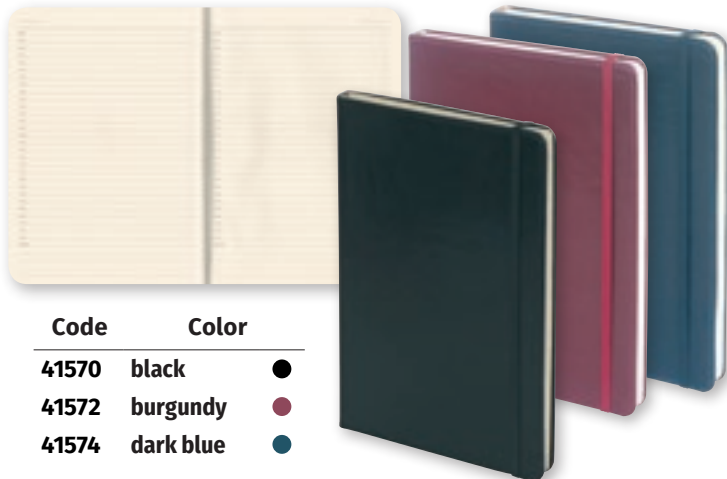

Code	Color
41570	black ●
41572	burgundy ●
41574	dark blue ●

Journal 17x24, Leather Effect Cover with Elastic Strip, Flexible, 168 ivory sheets

40 pcs 23.5 0.033