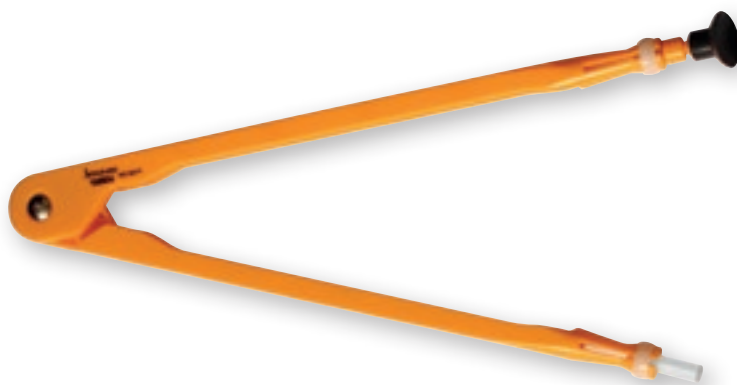

78251 Teacher's Triangle 40x40x56 cm, 45°

 50 pcs  11.3  0.0472

78252 Teacher's Protractor 50 cm 180°

 50 pcs  15.5  0.0723

78253 Teacher's Meter with handle 100 cm

 50 pcs  13.8  0.0384

78254 Teacher's Compass 45 cm