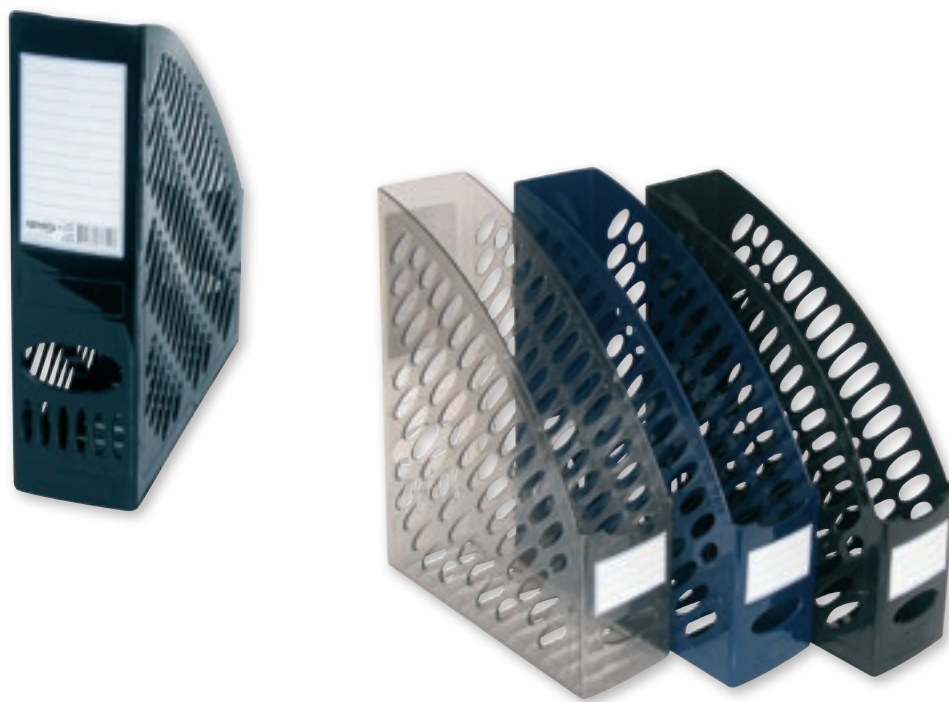

 50 pcs  9.1  0.0394

78259 Teacher's drawing set 5 pcs in a bag

 10 pcs  12.0  0.0620

Document Tray

10 pcs 3.14 0.055

- Stable yet flexible construction
- Lightweight
- Easy stacking
- Rubber feet

Code	Color	
30350	transparent	○
30351	smoke	●
30355	opaque black	●
30356	opaque dark blue	●
30357	opaque red	●