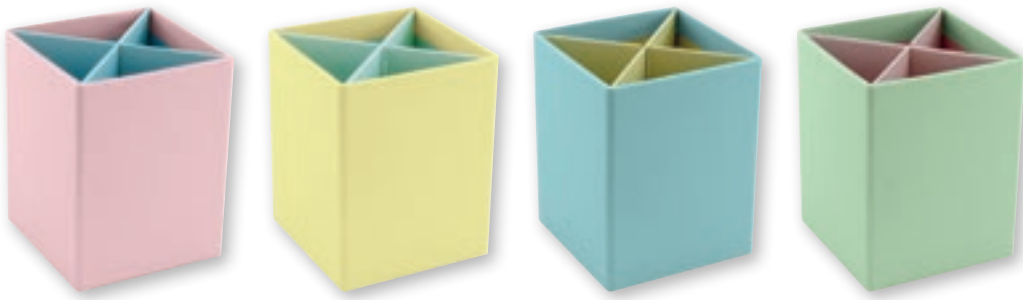

Pen Holder, Pastel

72 pcs 6.20 0.047

Code	Color
75785	pink
75786	yellow
75787	blue
75788	green