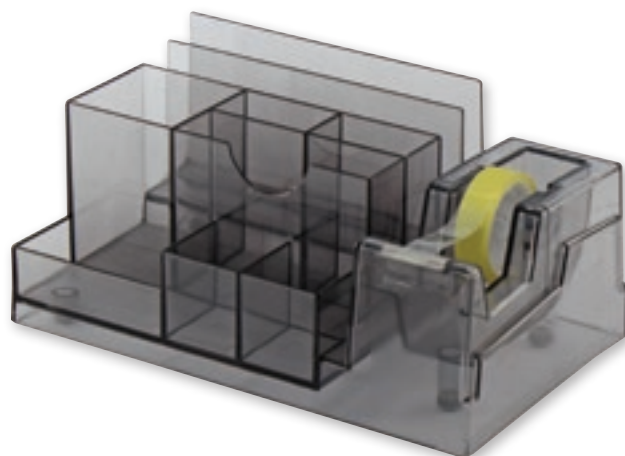

Magazine Box

 **24 pcs**
 **7.1**
 **0.128**

Code	Color
3331	smoke 
3336	dark blue 
3335	black 

3345 Waste Bin, black, 10l

 **20 pcs**
 **6.6**
 **0.108**

30810 Desk Organiser

18 pcs 7.2 0.054

- Many compartments
- Smoky transparent colour