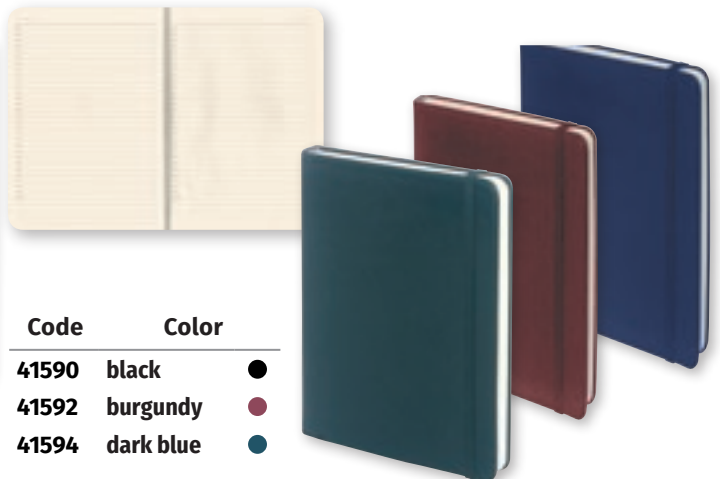

Code	Color
41590	black ●
41592	burgundy ●
41594	dark blue ●

Journal 14x20, Leather Effect Cover with Elastic Strip, Flexible, 168 ivory sheets.

52 pcs 16.5 0.023